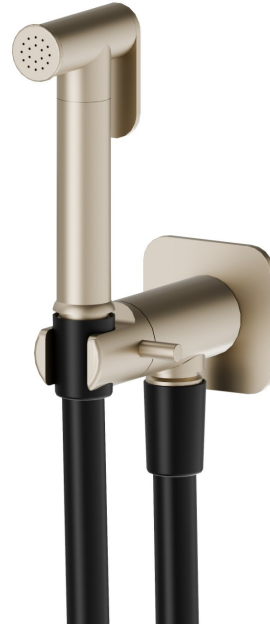

881.M0.071

Handspray for WC with on/off lever, cold water multi-functional jet - finish Gold Satin

Gold Satin

FEATURES

Material	Brass
Technology	Save Water
Installation	Wall mounted
Control type	Single lever
Water mixing	Mechanical

TECHNICAL DRAWING

881.M0.071

Handspray for WC with on/off lever, cold water multi-functional jet - finish Gold Satin

AVAILABLE FINISHES

M0.071

Gold Satin

01.014

finish Matt White

01.093

finish Matt Black

21.018

finish Chrome

47.083

finish Groove Bronze

58.061

finish PVD Copper Bronze

59.098

finish PVD Brushed Pale Gold

61.020

finish PVD Glossy Gold

MO.070
finish Titanium Satin

MO.072
finish Copper Satin

MO.075
finish Copper Glossy

MO.077
finish Carbon Satin