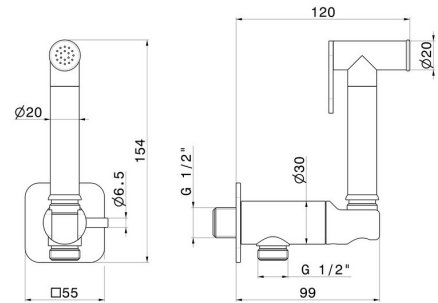

881.M0.071

Handspray for WC with on/off lever, cold water multi-functional jet - finish Gold Satin

Gold Satin

FEATURES

Material	Brass
Technology	Save Water
Installation	Wall mounted
Control type	Single lever
Water mixing	Mechanical

TECHNICAL DRAWING

881.M0.071

Handspray for WC with on/off lever, cold water multi-functional jet - finish Gold Satin

AVAILABLE FINISHES

M0.071

Gold Satin

01.014

finish Matt White