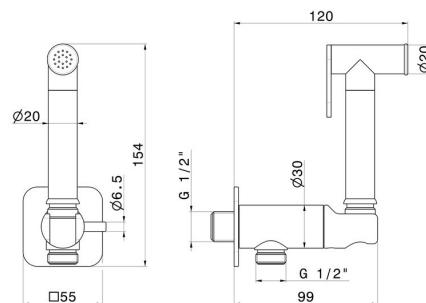

881.M0.072

Handspray for WC with on/off lever, cold water multi-functional jet - finish Copper Satin

FEATURES

Material	Brass
Technology	Save Water
Installation	Wall mounted
Control type	Single lever
Water mixing	Mechanical

TECHNICAL DRAWING

881.M0.072

Handspray for WC with on/off lever, cold water multi-functional jet - finish Copper Satin

AVAILABLE FINISHES

M0.072

Copper Satin

01.014

finish Matt White