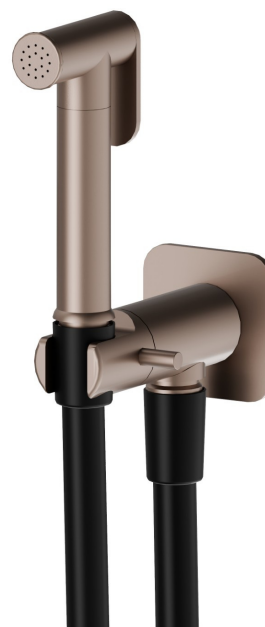

881.M0.072

Handspray for WC with on/off lever, cold water multi-functional jet - finish Copper Satin

FEATURES

Material	Brass
Technology	Save Water
Installation	Wall mounted
Control type	Single lever
Water mixing	Mechanical

TECHNICAL DRAWING

881.M0.072

Handspray for WC with on/off lever, cold water multi-functional jet - finish Copper Satin

AVAILABLE FINISHES

M0.072

Copper Satin

01.014

finish Matt White

01.093

finish Matt Black

21.018

finish Chrome

47.083

finish Groove Bronze

58.061

finish PVD Copper Bronze

59.098

finish PVD Brushed Pale Gold

61.020

finish PVD Glossy Gold

 **M0.070**
finish Titanium Satin

 **M0.071**
finish Gold Satin

 **M0.075**
finish Copper Glossy

 **M0.077**
finish Carbon Satin