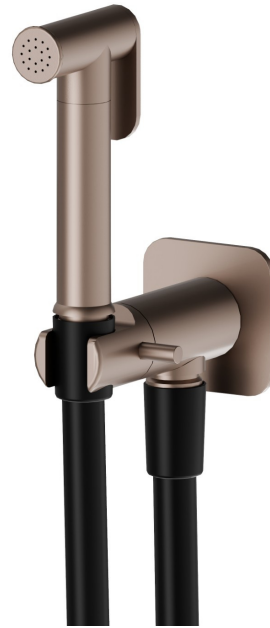

881.M0.075

Handspray for WC with on/off lever, cold water multi-functional jet - finish Copper Glossy

Copper Glossy

FEATURES

Material	Brass
Technology	Save Water
Installation	Wall mounted
Control type	Single lever
Water mixing	Mechanical

TECHNICAL DRAWING

881.M0.075

Handspray for WC with on/off lever, cold water multi-functional jet - finish Copper Glossy

AVAILABLE FINISHES

M0.075

Copper Glossy

01.014

finish Matt White

01.093

finish Matt Black

21.018

finish Chrome

47.083

finish Groove Bronze

58.061

finish PVD Copper Bronze

59.098

finish PVD Brushed Pale Gold

61.020

finish PVD Glossy Gold

MO.070
finish Titanium Satin

MO.071
finish Gold Satin

MO.072
finish Copper Satin

MO.077
finish Carbon Satin