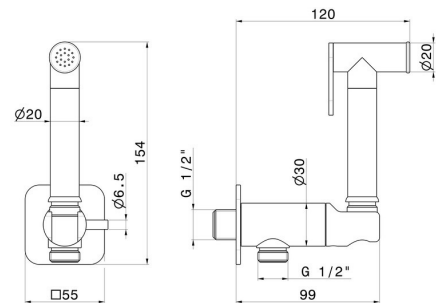

881.M0.075

Handspray for WC with on/off lever, cold water multi-functional jet - finish Copper Glossy

Copper Glossy

FEATURES

Material	Brass
Technology	Save Water
Installation	Wall mounted
Control type	Single lever
Water mixing	Mechanical

TECHNICAL DRAWING

881.M0.075

Handspray for WC with on/off lever, cold water multi-functional jet - finish Copper Glossy

AVAILABLE FINISHES

M0.075

Copper Glossy

01.014

finish Matt White