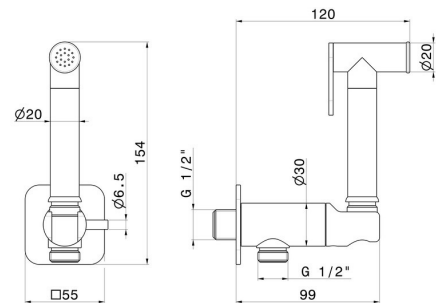

881.M0.077

Handspray for WC with on/off lever, cold water multi-functional jet - finish Carbon Satin

FEATURES

Material	Brass
Technology	Save Water
Installation	Wall mounted
Control type	Single lever
Water mixing	Mechanical

TECHNICAL DRAWING

881.M0.077

Handspray for WC with on/off lever, cold water multi-functional jet - finish Carbon Satin

AVAILABLE FINISHES

M0.077

Carbon Satin

01.014

finish Matt White