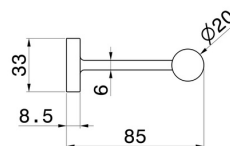

ROUND ACCESSORIES

67232.01.014

Left-side wall-mounted paper holder - finish Matt White

FEATURES

Installation

Wall mounted

TECHNICAL DRAWING

ROUND ACCESSORIES