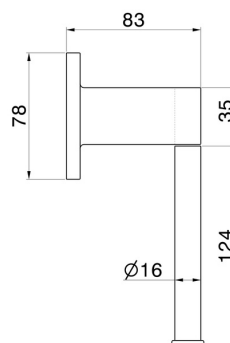

ROUND ACCESSORIES

67232.01.014

Left-side wall-mounted paper holder - finish Matt White

FEATURES

Installation

Wall mounted

TECHNICAL DRAWING

ROUND ACCESSORIES

67232.01.014

Left-side wall-mounted paper holder - finish Matt White

AVAILABLE FINISHES

01.014

Matt White

01.093

finish Matt Black

21.018