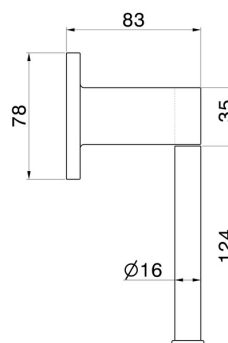

ROUND ACCESSORIES

67232.01.093

Left-side wall-mounted paper holder - finish Matt Black

FEATURES

Installation

Wall mounted

TECHNICAL DRAWING

ROUND ACCESSORIES