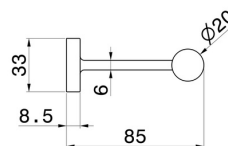

ROUND ACCESSORIES

67232.01.093

Left-side wall-mounted paper holder - finish Matt Black

FEATURES

Installation

Wall mounted

TECHNICAL DRAWING

ROUND ACCESSORIES