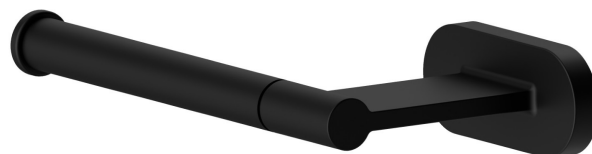

ROUND ACCESSORIES

67232.01.093

Left-side wall-mounted paper holder - finish Matt Black

FEATURES

Installation

Wall mounted

TECHNICAL DRAWING

ROUND ACCESSORIES

67232.01.093

Left-side wall-mounted paper holder - finish Matt Black

AVAILABLE FINISHES

01.093

Matt Black

01.014

finish Matt White

21.018

finish Chrome

47.083

finish Groove Bronze

58.061

finish PVD Copper Bronze

58.063

finish PVD Gun Metal

59.064