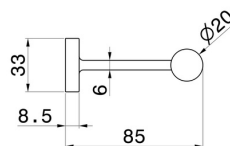

ROUND ACCESSORIES

67232.21.018

Left-side wall-mounted paper holder - finish Chrome

Chrome

FEATURES

Installation

Wall mounted

TECHNICAL DRAWING