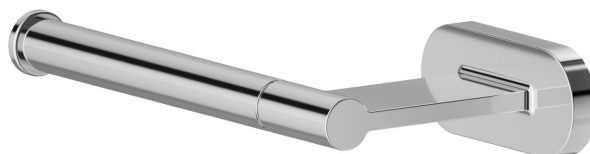

ROUND ACCESSORIES

67232.21.018

Left-side wall-mounted paper holder - finish Chrome

Chrome

FEATURES

Installation

Wall mounted

TECHNICAL DRAWING

ROUND ACCESSORIES

67232.21.018

Left-side wall-mounted paper holder - finish Chrome

AVAILABLE FINISHES

21.018

Chrome

01.014

finish Matt White

01.093

finish Matt Black

47.083

finish Groove Bronze

58.061

finish PVD Copper Bronze

58.063

finish PVD Gun Metal