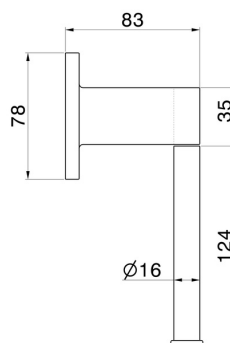

ROUND ACCESSORIES

67232.21.018

Left-side wall-mounted paper holder - finish Chrome

Chrome

FEATURES

Installation

Wall mounted

TECHNICAL DRAWING

ROUND ACCESSORIES

67232.21.018

Left-side wall-mounted paper holder - finish Chrome

AVAILABLE FINISHES

21.018

Chrome

01.014

finish Matt White