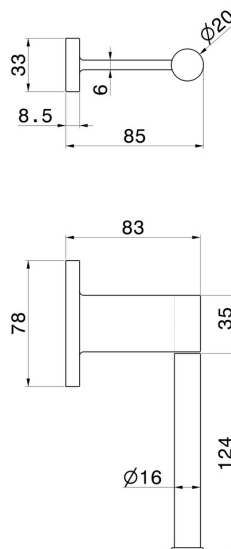

# ROUND ACCESSORIES

**67232.47.083**

Left-side wall-mounted paper holder - finish Groove Bronze

Groove Bronze

## TECHNICAL DRAWING

---

## ROUND ACCESSORIES

**67232.47.083**

Left-side wall-mounted paper holder - finish Groove Bronze