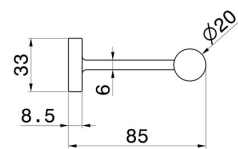

ROUND ACCESSORIES

67232.58.061

Left-side wall-mounted paper holder - finish PVD Copper Bronze

PVD Copper Bronze

FEATURES

Installation

Wall mounted

TECHNICAL DRAWING