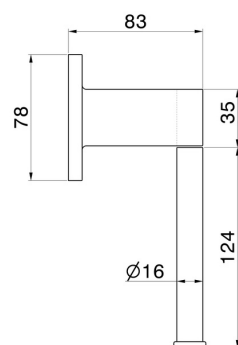

ROUND ACCESSORIES

67232.58.061

Left-side wall-mounted paper holder - finish PVD Copper Bronze

PVD Copper Bronze

FEATURES

Installation

Wall mounted

TECHNICAL DRAWING

ROUND ACCESSORIES

67232.58.061

Left-side wall-mounted paper holder - finish PVD Copper Bronze

AVAILABLE FINISHES

58.061

PVD Copper Bronze

01.014

finish Matt White