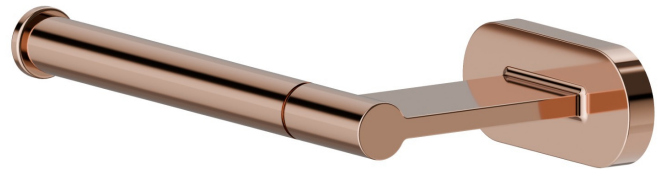

ROUND ACCESSORIES

67232.58.061

Left-side wall-mounted paper holder - finish PVD Copper Bronze

PVD Copper Bronze

FEATURES

Installation

Wall mounted

TECHNICAL DRAWING

ROUND ACCESSORIES

67232.58.061

Left-side wall-mounted paper holder - finish PVD Copper Bronze

AVAILABLE FINISHES

58.061

PVD Copper Bronze

01.014

finish Matt White

01.093

finish Matt Black

21.018

finish Chrome

47.083

finish Groove Bronze

58.063

finish PVD Gun Metal

59.098

finish PVD Brushed Pale Gold

61.020

finish PVD Glossy Gold

 **M0.070**
finish Titanium Satin

 **M0.071**
finish Gold Satin

 **M0.072**
finish Copper Satin

 **M0.075**
finish Copper Glossy