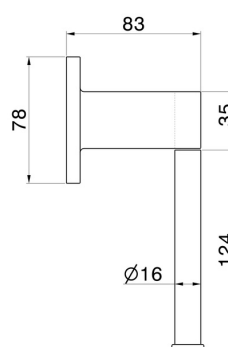

# ROUND ACCESSORIES

67232.59.066

Left-side wall-mounted paper holder - finish PVD Brushed steel

PVD Brushed steel

## TECHNICAL DRAWING

---