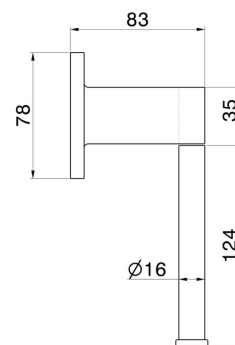

ROUND ACCESSORIES

67232.59.097

Left-side wall-mounted paper holder - finish PVD Brushed Gold

PVD Brushed Gold

FEATURES

Installation

Wall mounted

TECHNICAL DRAWING

ROUND ACCESSORIES

67232.59.097

Left-side wall-mounted paper holder - finish PVD Brushed Gold

AVAILABLE FINISHES

59.097

PVD Brushed Gold

01.014

finish Matt White