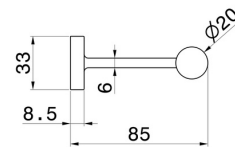

ROUND ACCESSORIES

67232.59.097

Left-side wall-mounted paper holder - finish PVD Brushed Gold

PVD Brushed Gold

FEATURES

Installation

Wall mounted

TECHNICAL DRAWING