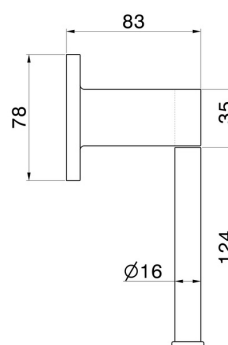

ROUND ACCESSORIES

67232.59.098

Left-side wall-mounted paper holder - finish PVD Brushed Pale Gold

PVD Brushed Pale Gold

FEATURES

Installation

Wall mounted

TECHNICAL DRAWING

ROUND ACCESSORIES

67232.59.098

Left-side wall-mounted paper holder - finish PVD Brushed Pale Gold

AVAILABLE FINISHES

59.098

PVD Brushed Pale Gold

01.014

finish Matt White