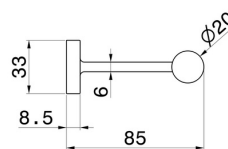

ROUND ACCESSORIES

67232.59.098

Left-side wall-mounted paper holder - finish PVD Brushed Pale Gold

PVD Brushed Pale Gold

FEATURES

Installation

Wall mounted

TECHNICAL DRAWING