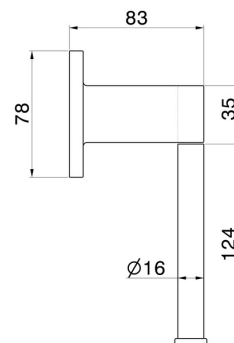

ROUND ACCESSORIES

67232.M0.070

Left-side wall-mounted paper holder - finish Titanium Satin

Titanium Satin

FEATURES

Installation

Wall mounted

TECHNICAL DRAWING

ROUND ACCESSORIES

67232.M0.070

Left-side wall-mounted paper holder - finish Titanium Satin

AVAILABLE FINISHES

M0.070

Titanium Satin

01.014

finish Matt White