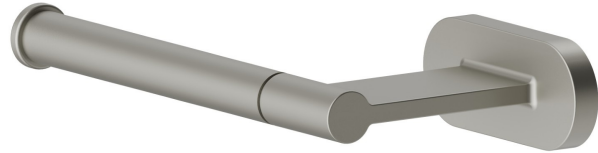

ROUND ACCESSORIES

67232.M0.070

Left-side wall-mounted paper holder - finish Titanium Satin

Titanium Satin

FEATURES

Installation

Wall mounted

TECHNICAL DRAWING

ROUND ACCESSORIES

67232.M0.070

Left-side wall-mounted paper holder - finish Titanium Satin

AVAILABLE FINISHES

M0.070

Titanium Satin

01.014

finish Matt White

01.093

finish Matt Black

21.018

finish Chrome

47.083

finish Groove Bronze

58.061

finish PVD Copper Bronze