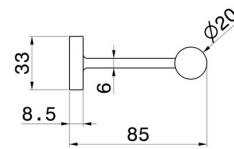

ROUND ACCESSORIES

67232.M0.070

Left-side wall-mounted paper holder - finish Titanium Satin

Titanium Satin

FEATURES

Installation

Wall mounted

TECHNICAL DRAWING