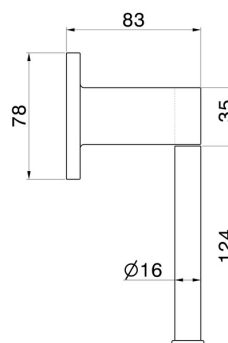

ROUND ACCESSORIES

67232.M0.071

Left-side wall-mounted paper holder - finish Gold Satin

FEATURES

Installation

Wall mounted

TECHNICAL DRAWING

ROUND ACCESSORIES