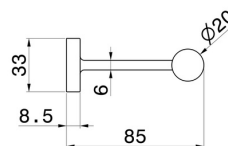

ROUND ACCESSORIES

67232.M0.071

Left-side wall-mounted paper holder - finish Gold Satin

FEATURES

Installation

Wall mounted

TECHNICAL DRAWING

ROUND ACCESSORIES