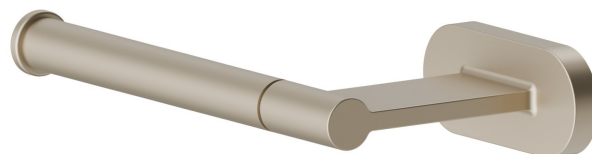

ROUND ACCESSORIES

67232.M0.071

Left-side wall-mounted paper holder - finish Gold Satin

FEATURES

Installation

Wall mounted

TECHNICAL DRAWING

ROUND ACCESSORIES

67232.M0.071

Left-side wall-mounted paper holder - finish Gold Satin

AVAILABLE FINISHES

M0.071

Gold Satin

01.014

finish Matt White

01.093

finish Matt Black

21.018

finish Chrome

47.083

finish Groove Bronze

58.061

finish PVD Copper Bronze

58.063