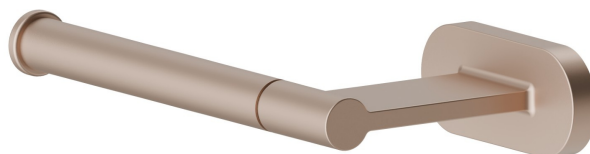

ROUND ACCESSORIES

67232.M0.072

Left-side wall-mounted paper holder - finish Copper Satin

Copper Satin

FEATURES

Installation

Wall mounted

TECHNICAL DRAWING

ROUND ACCESSORIES

67232.M0.072

Left-side wall-mounted paper holder - finish Copper Satin

AVAILABLE FINISHES

M0.072

Copper Satin

01.014

finish Matt White

01.093

finish Matt Black

21.018

finish Chrome

47.083

finish Groove Bronze

58.061

finish PVD Copper Bronze

59.097

finish PVD Brushed Gold

59.098

finish PVD Brushed Pale Gold

61.020

finish PVD Glossy Gold

M0.070

finish Titanium Satin