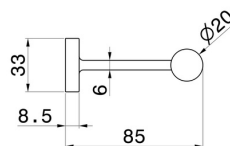

ROUND ACCESSORIES

67232.M0.072

Left-side wall-mounted paper holder - finish Copper Satin

Copper Satin

FEATURES

Installation

Wall mounted

TECHNICAL DRAWING