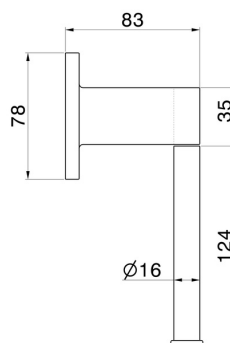

ROUND ACCESSORIES

67232.M0.072

Left-side wall-mounted paper holder - finish Copper Satin

Copper Satin

FEATURES

Installation

Wall mounted

TECHNICAL DRAWING

ROUND ACCESSORIES

67232.M0.072

Left-side wall-mounted paper holder - finish Copper Satin

AVAILABLE FINISHES

M0.072

Copper Satin

01.014

finish Matt White