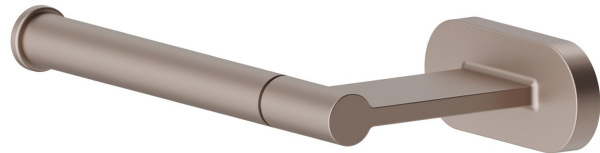

# ROUND ACCESSORIES

## 67232.M0.075

Left-side wall-mounted paper holder - finish Copper Glossy

Copper Glossy

### FEATURES

---

Installation

**Wall mounted**

## ROUND ACCESSORIES

**67232.M0.075**

Left-side wall-mounted paper holder - finish Copper Glossy