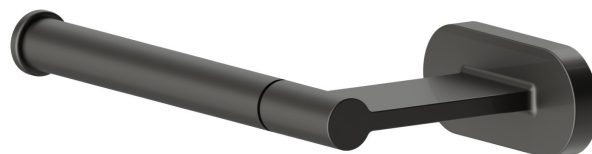

ROUND ACCESSORIES

67232.M0.077

Left-side wall-mounted paper holder - finish Carbon Satin

Carbon Satin

FEATURES

Installation

Wall mounted

TECHNICAL DRAWING

ROUND ACCESSORIES

67232.M0.077

Left-side wall-mounted paper holder - finish Carbon Satin

AVAILABLE FINISHES

M0.077

Carbon Satin

01.014

finish Matt White

01.093

finish Matt Black

21.018

finish Chrome

47.083

finish Groove Bronze

58.061

finish PVD Copper Bronze