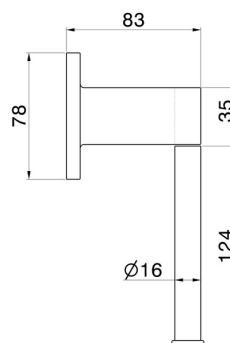

ROUND ACCESSORIES

67232.M0.077

Left-side wall-mounted paper holder - finish Carbon Satin

Carbon Satin

FEATURES

Installation

Wall mounted

TECHNICAL DRAWING

ROUND ACCESSORIES

67232.M0.077

Left-side wall-mounted paper holder - finish Carbon Satin

AVAILABLE FINISHES

M0.077

Carbon Satin

01.014

finish Matt White