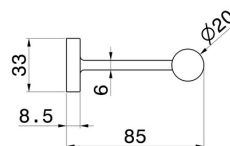

ROUND ACCESSORIES

67232.M0.077

Left-side wall-mounted paper holder - finish Carbon Satin

Carbon Satin

FEATURES

Installation

Wall mounted

TECHNICAL DRAWING