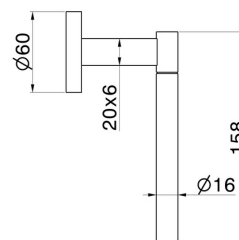

X-STEEL ACCESSORIES

73232X.59.098

Left-side wall-mounted paper holder - finish PVD Brushed Pale Gold

PVD Brushed Pale Gold

FEATURES

Installation

Wall mounted

TECHNICAL DRAWING

X-STEEL ACCESSORIES

73232X.59.098

Left-side wall-mounted paper holder - finish PVD Brushed Pale Gold

AVAILABLE FINISHES

59.098

PVD Brushed Pale Gold

50.050

finish Stainless Steel