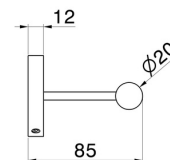

X-STEEL ACCESSORIES

73232X.59.098

Left-side wall-mounted paper holder - finish PVD Brushed Pale Gold

PVD Brushed Pale Gold

FEATURES

Installation

Wall mounted

TECHNICAL DRAWING

X-STEEL ACCESSORIES

73232X.59.098

Left-side wall-mounted paper holder - finish PVD Brushed Pale Gold

AVAILABLE FINISHES

59.098

PVD Brushed Pale Gold

50.050

finish Stainless Steel