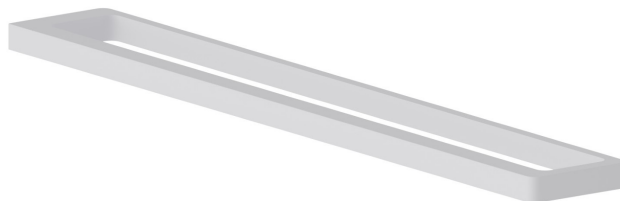

# SQUARE ACCESSORIES

62929.01.014

Long towel rail, 60 cm - finish Matt White

Matt White

## FEATURES

---

Installation

**Wall mounted**

## SQUARE ACCESSORIES

**62929.01.014**

Long towel rail, 60 cm - finish Matt White