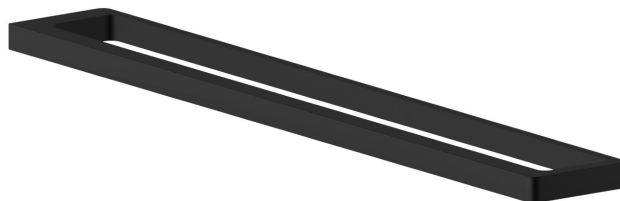

# SQUARE ACCESSORIES

62929.01.093

Long towel rail, 60 cm - finish Matt Black

Matt Black

## FEATURES

---

Installation

**Wall mounted**

## SQUARE ACCESSORIES

**62929.01.093**

Long towel rail, 60 cm - finish Matt Black