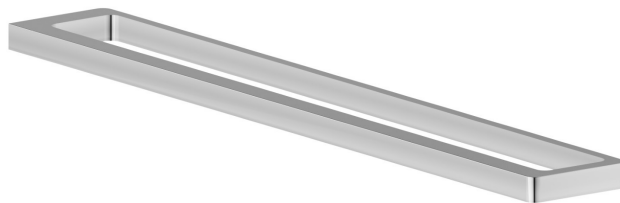

# SQUARE ACCESSORIES

**62929.21.018**

Long towel rail, 60 cm - finish Chrome

Chrome

## FEATURES

---

Installation

**Wall mounted**

## SQUARE ACCESSORIES

**62929.21.018**

Long towel rail, 60 cm - finish Chrome