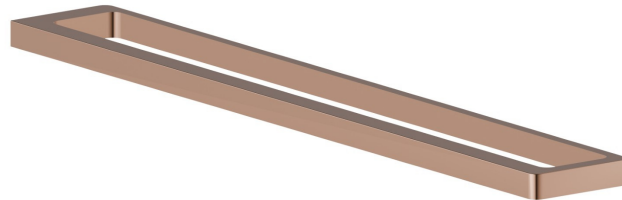

SQUARE ACCESSORIES

62929.58.061

Long towel rail, 60 cm - finish PVD Copper Bronze

PVD Copper Bronze

FEATURES

Installation

Wall mounted

TECHNICAL DRAWING

SQUARE ACCESSORIES

62929.58.061

Long towel rail, 60 cm - finish PVD Copper Bronze

AVAILABLE FINISHES

58.061

PVD Copper Bronze

01.014

finish Matt White