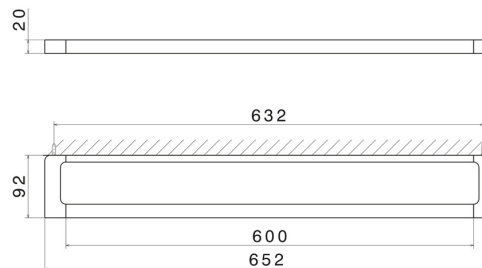

SQUARE ACCESSORIES

62929.58.061

Long towel rail, 60 cm - finish PVD Copper Bronze

PVD Copper Bronze

FEATURES

Installation

Wall mounted

TECHNICAL DRAWING

SQUARE ACCESSORIES

62929.58.061

Long towel rail, 60 cm - finish PVD Copper Bronze

AVAILABLE FINISHES

58.061

PVD Copper Bronze

01.014

finish Matt White