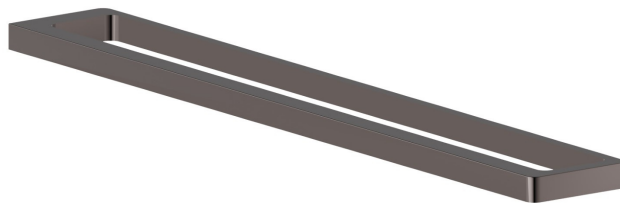

SQUARE ACCESSORIES

62929.58.063

Long towel rail, 60 cm - finish PVD Gun Metal

PVD Gun Metal

FEATURES

Installation

Wall mounted

TECHNICAL DRAWING

SQUARE ACCESSORIES

62929.58.063

Long towel rail, 60 cm - finish PVD Gun Metal

AVAILABLE FINISHES

58.063

PVD Gun Metal

01.014

finish Matt White