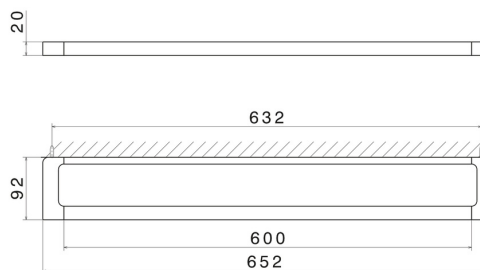

SQUARE ACCESSORIES

62929.58.063

Long towel rail, 60 cm - finish PVD Gun Metal

PVD Gun Metal

FEATURES

Installation

Wall mounted

TECHNICAL DRAWING

SQUARE ACCESSORIES

62929.58.063

Long towel rail, 60 cm - finish PVD Gun Metal

AVAILABLE FINISHES

58.063

PVD Gun Metal

01.014

finish Matt White