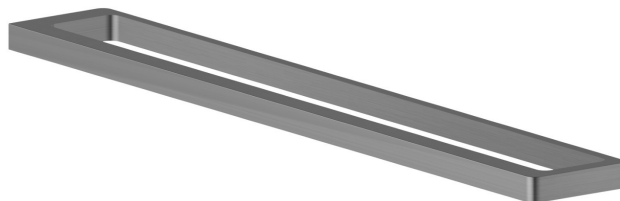

# SQUARE ACCESSORIES

62929.59.064

Long towel rail, 60 cm - finish PVD Brushed Gun Metal

PVD Brushed Gun Metal

## FEATURES

---

Installation

**Wall mounted**

## SQUARE ACCESSORIES

**62929.59.064**

Long towel rail, 60 cm - finish PVD Brushed Gun Metal