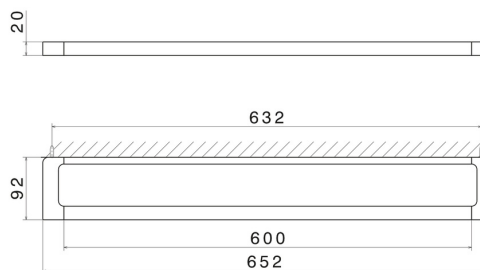

SQUARE ACCESSORIES

62929.59.066

Long towel rail, 60 cm - finish PVD Brushed steel

PVD Brushed steel

FEATURES

Installation

Wall mounted

TECHNICAL DRAWING

SQUARE ACCESSORIES

62929.59.066

Long towel rail, 60 cm - finish PVD Brushed steel

AVAILABLE FINISHES

59.066

PVD Brushed steel

01.014

finish Matt White