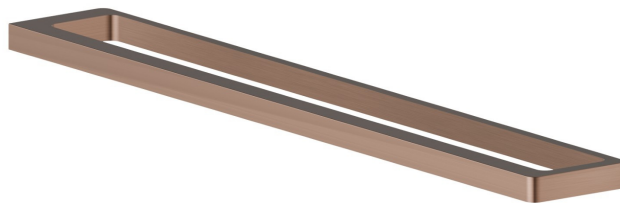

SQUARE ACCESSORIES

62929.59.067

Long towel rail, 60 cm - finish PVD Brushed Copper Bronze

PVD Brushed Copper Bronze

FEATURES

Installation

Wall mounted

TECHNICAL DRAWING

SQUARE ACCESSORIES

62929.59.067

Long towel rail, 60 cm - finish PVD Brushed Copper Bronze

AVAILABLE FINISHES

59.067

PVD Brushed Copper Bronze

01.014

finish Matt White