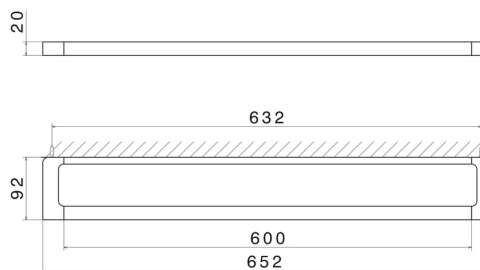

SQUARE ACCESSORIES

62929.59.067

Long towel rail, 60 cm - finish PVD Brushed Copper Bronze

PVD Brushed Copper Bronze

FEATURES

Installation

Wall mounted

TECHNICAL DRAWING

SQUARE ACCESSORIES

62929.59.067

Long towel rail, 60 cm - finish PVD Brushed Copper Bronze

AVAILABLE FINISHES

59.067

PVD Brushed Copper Bronze

01.014

finish Matt White