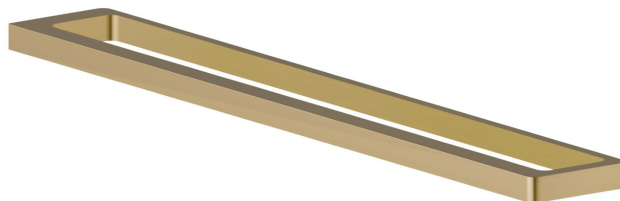

SQUARE ACCESSORIES

62929.59.097

Long towel rail, 60 cm - finish PVD Brushed Gold

PVD Brushed Gold

FEATURES

Installation

Wall mounted

TECHNICAL DRAWING

SQUARE ACCESSORIES

62929.59.097

Long towel rail, 60 cm - finish PVD Brushed Gold

AVAILABLE FINISHES

59.097

PVD Brushed Gold

01.014

finish Matt White

01.093

finish Matt Black

21.018

finish Chrome

58.061

finish PVD Copper Bronze

58.063

finish PVD Gun Metal