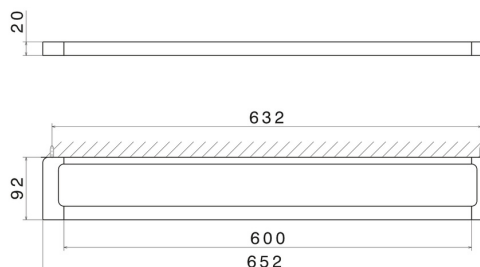

SQUARE ACCESSORIES

62929.59.097

Long towel rail, 60 cm - finish PVD Brushed Gold

PVD Brushed Gold

FEATURES

Installation

Wall mounted

TECHNICAL DRAWING

SQUARE ACCESSORIES

62929.59.097

Long towel rail, 60 cm - finish PVD Brushed Gold

AVAILABLE FINISHES

59.097

PVD Brushed Gold

01.014

finish Matt White