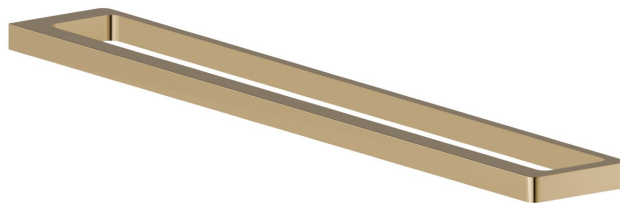

# SQUARE ACCESSORIES

**62929.61.020**

Long towel rail, 60 cm - finish PVD Glossy Gold

PVD Glossy Gold

## FEATURES

---

Installation

**Wall mounted**

## SQUARE ACCESSORIES

**62929.61.020**

Long towel rail, 60 cm - finish PVD Glossy Gold