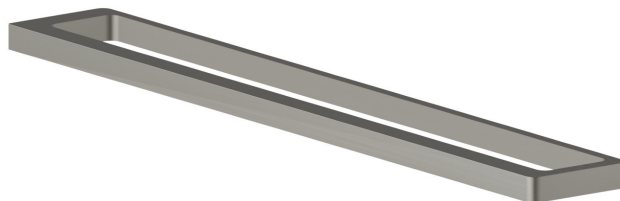

# SQUARE ACCESSORIES

62929.M0.070

Long towel rail, 60 cm - finish Titanium Satin

Titanium Satin

## FEATURES

---

Installation

**Wall mounted**

## SQUARE ACCESSORIES

**62929.M0.070**

Long towel rail, 60 cm - finish Titanium Satin