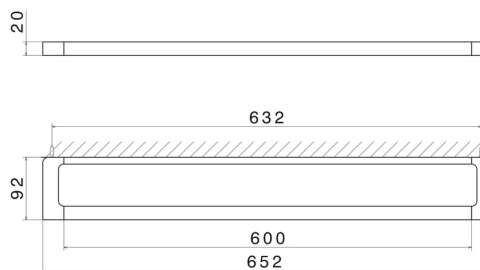

SQUARE ACCESSORIES

62929.M0.071

Long towel rail, 60 cm - finish Gold Satin

Gold Satin

FEATURES

Installation

Wall mounted

TECHNICAL DRAWING

SQUARE ACCESSORIES

62929.M0.071

Long towel rail, 60 cm - finish Gold Satin

AVAILABLE FINISHES

M0.071

Gold Satin

01.014

finish Matt White