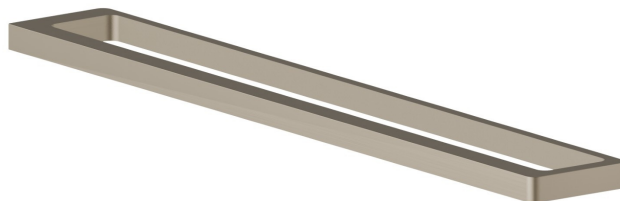

SQUARE ACCESSORIES

62929.M0.071

Long towel rail, 60 cm - finish Gold Satin

Gold Satin

FEATURES

Installation

Wall mounted

TECHNICAL DRAWING

SQUARE ACCESSORIES

62929.M0.071

Long towel rail, 60 cm - finish Gold Satin

AVAILABLE FINISHES

M0.071

Gold Satin

01.014

finish Matt White