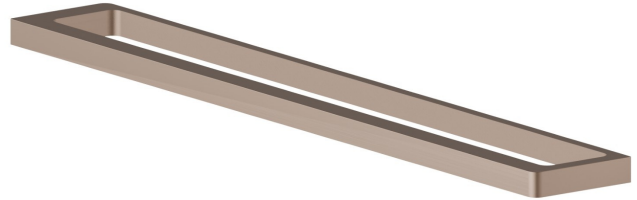

SQUARE ACCESSORIES

62929.M0.072

Long towel rail, 60 cm - finish Copper Satin

Copper Satin

FEATURES

Installation

Wall mounted

TECHNICAL DRAWING

SQUARE ACCESSORIES

62929.M0.072

Long towel rail, 60 cm - finish Copper Satin

AVAILABLE FINISHES

M0.072

Copper Satin

01.014

finish Matt White