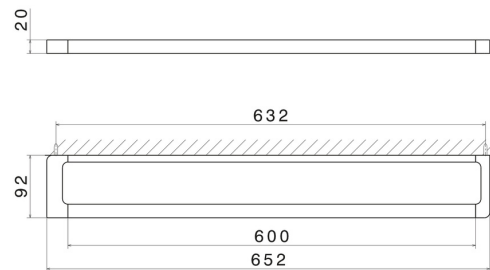

SQUARE ACCESSORIES

62929.M0.072

Long towel rail, 60 cm - finish Copper Satin

Copper Satin

FEATURES

Installation

Wall mounted

TECHNICAL DRAWING

SQUARE ACCESSORIES

62929.M0.072

Long towel rail, 60 cm - finish Copper Satin

AVAILABLE FINISHES

M0.072

Copper Satin

01.014

finish Matt White