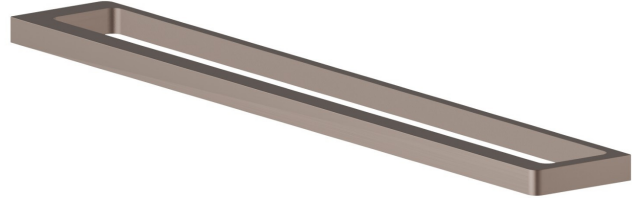

# SQUARE ACCESSORIES

62929.M0.075

Long towel rail, 60 cm - finish Copper Glossy

Copper Glossy

## FEATURES

---

Installation

**Wall mounted**

## SQUARE ACCESSORIES

**62929.M0.075**

Long towel rail, 60 cm - finish Copper Glossy