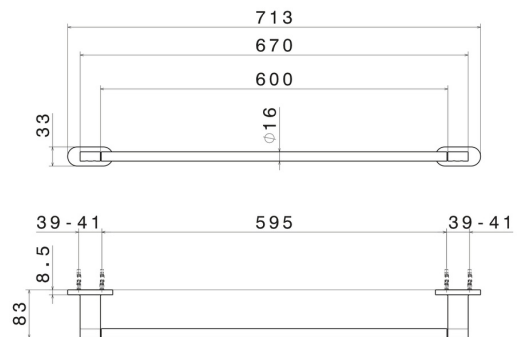

TECHNICAL DRAWING

AR Preview
try it in your home

More Details
on our [website](#)