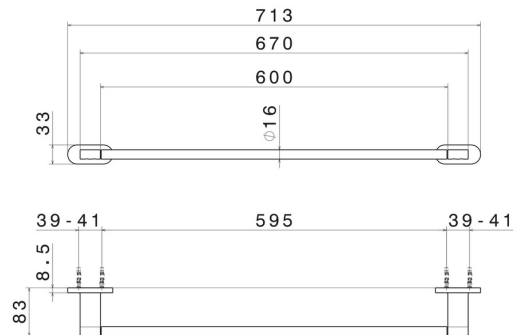

ROUND ACCESSORIES

67229.21.018

Long towel rail, 60 cm - finish Chrome

FEATURES

Installation

Wall mounted

TECHNICAL DRAWING

ROUND ACCESSORIES

67229.21.018

Long towel rail, 60 cm - finish Chrome

AVAILABLE FINISHES

21.018

Chrome

01.014

finish Matt White

01.093