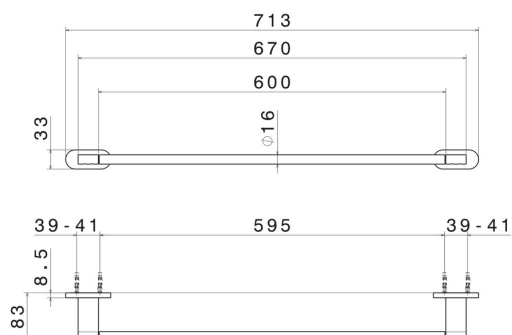

# ROUND ACCESSORIES

67229.47.083

Long towel rail, 60 cm - finish Groove Bronze

Groove Bronze

## TECHNICAL DRAWING

---

## ROUND ACCESSORIES

**67229.47.083**

Long towel rail, 60 cm - finish Groove Bronze