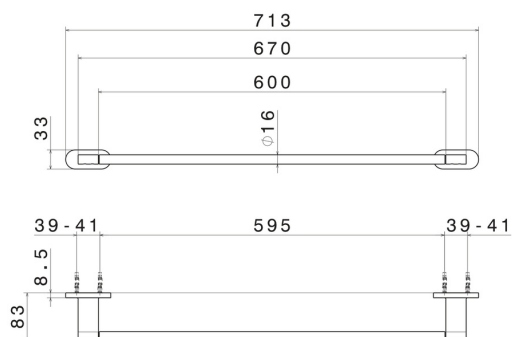

ROUND ACCESSORIES

67229.58.061

Long towel rail, 60 cm - finish PVD Copper Bronze

PVD Copper Bronze

FEATURES

Installation

Wall mounted

TECHNICAL DRAWING

ROUND ACCESSORIES

67229.58.061

Long towel rail, 60 cm - finish PVD Copper Bronze

AVAILABLE FINISHES

58.061

PVD Copper Bronze

01.014

finish Matt White