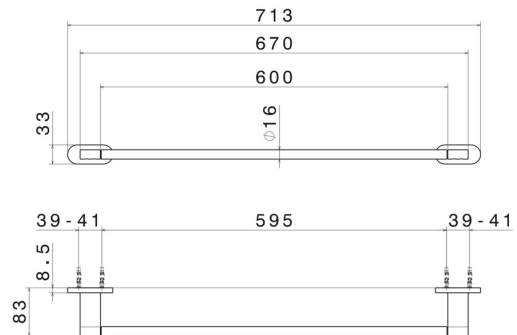

ROUND ACCESSORIES

67229.58.063

Long towel rail, 60 cm - finish PVD Gun Metal

PVD Gun Metal

FEATURES

Installation

Wall mounted

TECHNICAL DRAWING

ROUND ACCESSORIES

67229.58.063

Long towel rail, 60 cm - finish PVD Gun Metal

AVAILABLE FINISHES

58.063

PVD Gun Metal

01.014

finish Matt White