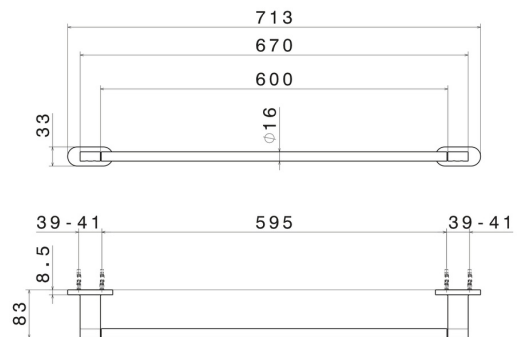

# ROUND ACCESSORIES

67229.59.064

Long towel rail, 60 cm - finish PVD Brushed Gun Metal

PVD Brushed Gun Metal

## TECHNICAL DRAWING

---