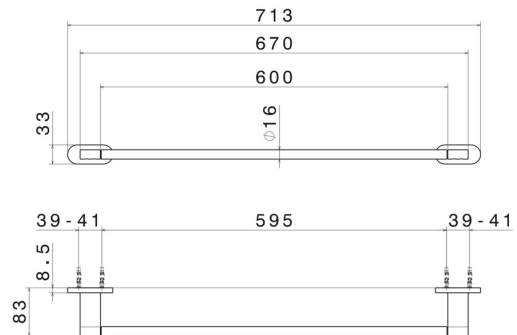

ROUND ACCESSORIES

67229.59.066

Long towel rail, 60 cm - finish PVD Brushed steel

PVD Brushed steel

FEATURES

Installation

Wall mounted

TECHNICAL DRAWING

ROUND ACCESSORIES

67229.59.066

Long towel rail, 60 cm - finish PVD Brushed steel

AVAILABLE FINISHES

59.066

PVD Brushed steel

01.014

finish Matt White