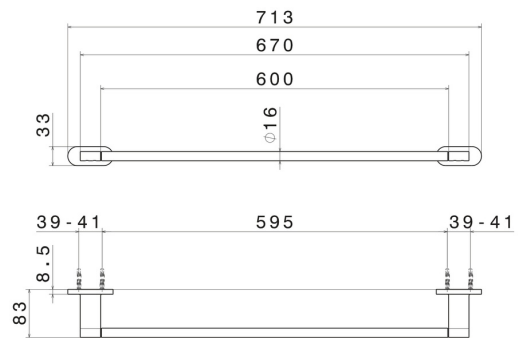

ROUND ACCESSORIES

67229.59.067

Long towel rail, 60 cm - finish PVD Brushed Copper Bronze

PVD Brushed Copper Bronze

FEATURES

Installation

Wall mounted

TECHNICAL DRAWING

ROUND ACCESSORIES

67229.59.067

Long towel rail, 60 cm - finish PVD Brushed Copper Bronze

AVAILABLE FINISHES

59.067

PVD Brushed Copper Bronze

01.014

finish Matt White