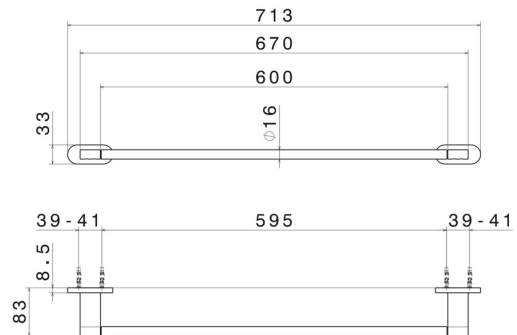

ROUND ACCESSORIES

67229.59.097

Long towel rail, 60 cm - finish PVD Brushed Gold

PVD Brushed Gold

FEATURES

Installation

Wall mounted

TECHNICAL DRAWING

ROUND ACCESSORIES

67229.59.097

Long towel rail, 60 cm - finish PVD Brushed Gold

AVAILABLE FINISHES

59.097

PVD Brushed Gold

01.014

finish Matt White