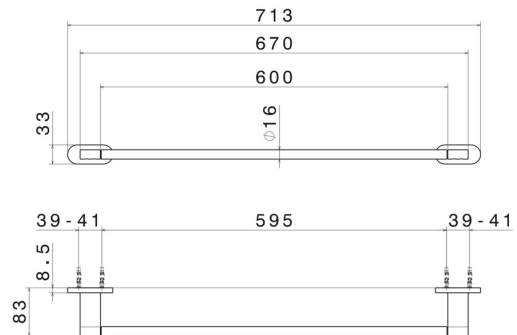

ROUND ACCESSORIES

67229.59.098

Long towel rail, 60 cm - finish PVD Brushed Pale Gold

PVD Brushed Pale Gold

FEATURES

Installation

Wall mounted

TECHNICAL DRAWING

ROUND ACCESSORIES

67229.59.098

Long towel rail, 60 cm - finish PVD Brushed Pale Gold

AVAILABLE FINISHES

59.098

PVD Brushed Pale Gold

01.014

finish Matt White