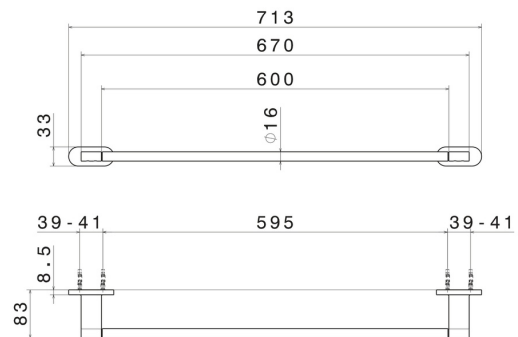

ROUND ACCESSORIES

67229.61.020

Long towel rail, 60 cm - finish PVD Glossy Gold

PVD Glossy Gold

FEATURES

Installation

Wall mounted

TECHNICAL DRAWING

AR Preview
try it in your home

More Details
on our [website](#)

ROUND ACCESSORIES

67229.61.020

Long towel rail, 60 cm - finish PVD Glossy Gold

AVAILABLE FINISHES

61.020

PVD Glossy Gold