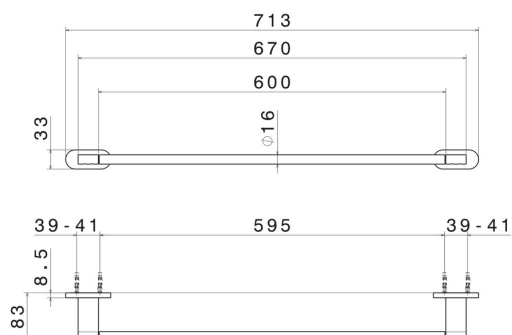

# ROUND ACCESSORIES

67229.M0.070

Long towel rail, 60 cm - finish Titanium Satin

Titanium Satin

## TECHNICAL DRAWING

---

## ROUND ACCESSORIES

**67229.M0.070**

Long towel rail, 60 cm - finish Titanium Satin