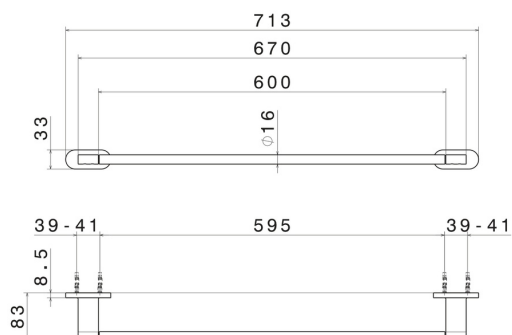

ROUND ACCESSORIES

67229.M0.071

Long towel rail, 60 cm - finish Gold Satin

FEATURES

Installation

Wall mounted

TECHNICAL DRAWING

ROUND ACCESSORIES

67229.M0.071

Long towel rail, 60 cm - finish Gold Satin

AVAILABLE FINISHES

M0.071

Gold Satin

01.014

finish Matt White

01.093