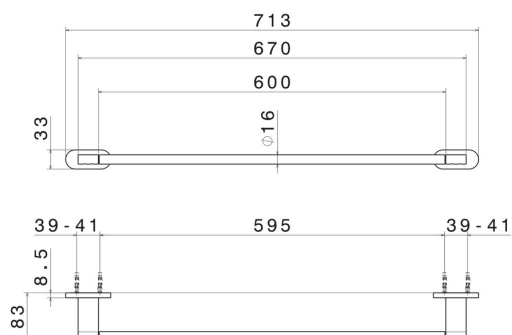

ROUND ACCESSORIES

67229.M0.075

Long towel rail, 60 cm - finish Copper Glossy

Copper Glossy

FEATURES

Installation

Wall mounted

TECHNICAL DRAWING

ROUND ACCESSORIES

67229.M0.075

Long towel rail, 60 cm - finish Copper Glossy

AVAILABLE FINISHES

M0.075

Copper Glossy

01.014

finish Matt White