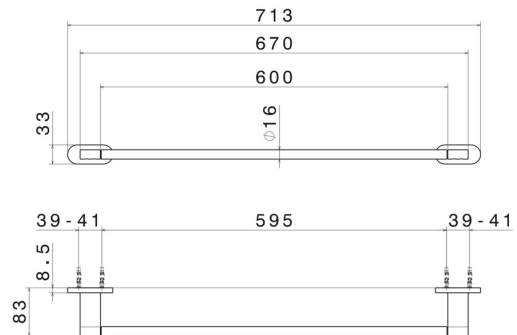

ROUND ACCESSORIES

67229.M0.077

Long towel rail, 60 cm - finish Carbon Satin

Carbon Satin

FEATURES

Installation

Wall mounted

TECHNICAL DRAWING

ROUND ACCESSORIES

67229.M0.077

Long towel rail, 60 cm - finish Carbon Satin

AVAILABLE FINISHES

M0.077

Carbon Satin

01.014

finish Matt White