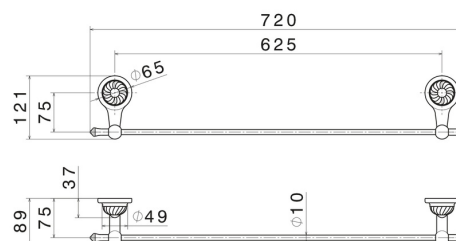

DELUXE ACCESSORIES

68229.21.018

Long towel rail, 60 cm - finish Chrome

Chrome

FEATURES

Installation

Wall mounted

TECHNICAL DRAWING

AR Preview
try it in your home

More Details
on our [website](#)

DELUXE ACCESSORIES

68229.21.018

Long towel rail, 60 cm - finish Chrome

AVAILABLE FINISHES

21.018

Chrome