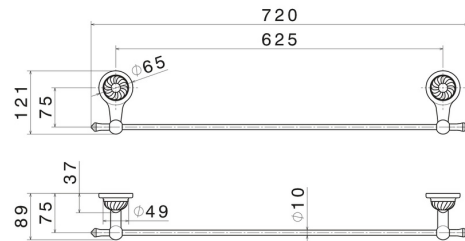

# DELUXE ACCESSORIES

68229.66.019

Long towel rail, 60 cm - finish Gold

## FEATURES

---

Installation

**Wall mounted**

## TECHNICAL DRAWING

---

 **AR Preview**  
try it in your home

**More Details**  
on our [website](#)

**DELUXE ACCESSORIES**

**68229.66.019**

Long towel rail, 60 cm - finish Gold

**AVAILABLE FINISHES**