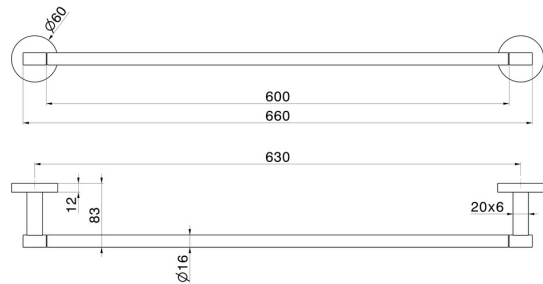

X-STEEL ACCESSORIES

73229X.50.050

Long towel rail, 60 cm - finish Stainless Steel

Stainless Steel

FEATURES

Installation

Wall mounted

TECHNICAL DRAWING

AR Preview
try it in your home

More Details
on our [website](#)

X-STEEL ACCESSORIES

73229X.50.050

Long towel rail, 60 cm - finish Stainless Steel

AVAILABLE FINISHES

50.050

Stainless Steel